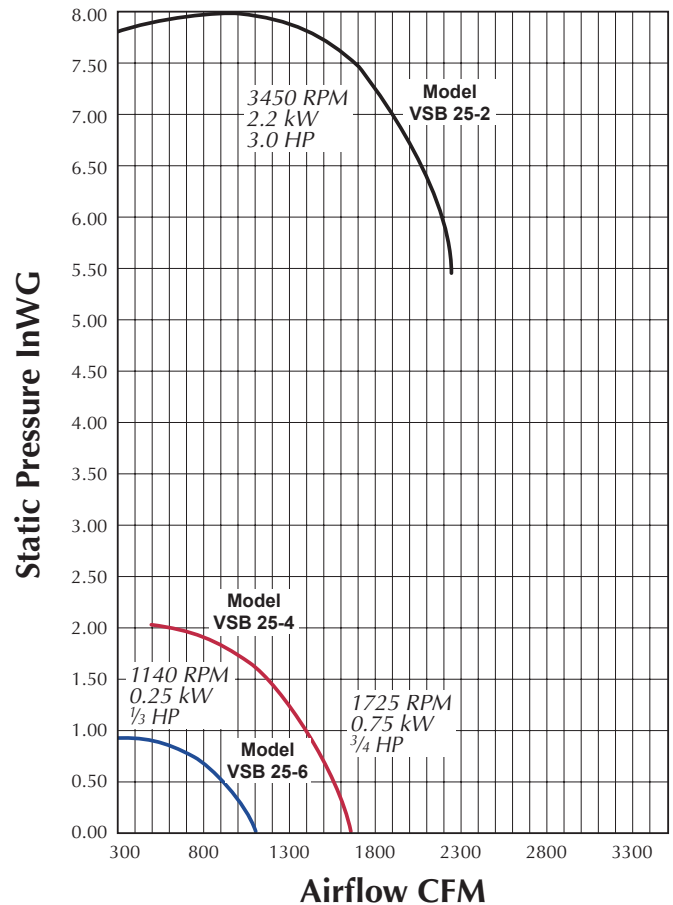

AirClean® Systems

"THE FUME CONTROL EXPERTS"

Performance & Dimensions

VSB 25 Blower

VSB 25

Dimensional Data

A	9.92	F	3.68	P	16.25
B	14.6	G	6.60	Y	6.00
C	12.40	H	1.40	Z	11.50
D	7.87	D1	8.62	L	3.80
E	4.12	M	4.20	X ₁	3.25
All dimensions in inches				X ₂	20.75

Wheel Diameter 9.84"

Dimensions for P, X₁, and X₂ will vary depending upon motor selection.

Dimensional Data Roof Unit

A	20.00
B	25.60
C	23.60
D	8.00
E	21.90 x 21.90 (inside)
All dimensions in inches	

R.P.M.	LWA dB (A)
1150	48
1725	58
3450	75