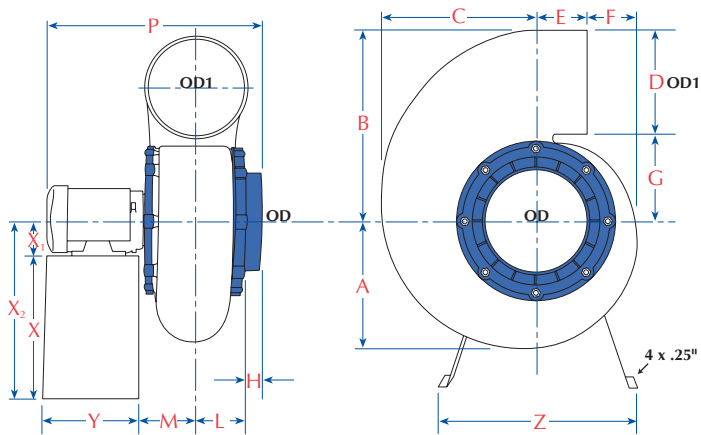

AirClean® Systems

"THE FUME CONTROL EXPERTS"

Performance & Dimensions

VSB 25 Blower

VSB 25

Dimensional Data

A	9.92	F	3.68	P	16.25
B	14.6	G	6.60	Y	6.00
C	12.40	H	1.40	Z	11.50
D	7.87	D1	8.62	L	3.80
E	4.12	M	4.20	X ₁	3.25
All dimensions in inches				X ₂	20.75

Wheel Diameter 9.84"

Dimensions for P, X₁, and X₂ will vary depending upon motor selection.

Dimensional Data Roof Unit

A	20.00
B	25.60
C	23.60
D	8.00
E	21.90 x 21.90 (inside)
All dimensions in inches	

R.P.M.	LWA dB (A)
1150	48
1725	58
3450	75