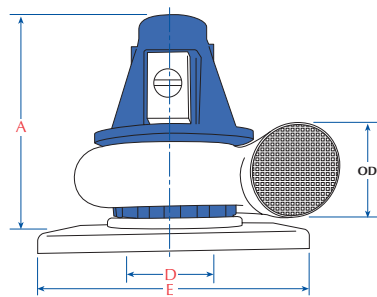

AirClean® Systems

"THE FUME CONTROL EXPERTS"

Performance & Dimensions

VSB 25 Blower

VSB 25

Dimensional Data

A	9.92	F	3.68	P	16.25
B	14.6	G	6.60	Y	6.00
C	12.40	H	1.40	Z	11.50
D	7.87	D1	8.62	L	3.80
E	4.12	M	4.20	X ₁	3.25
All dimensions in inches				X ₂	20.75

Wheel Diameter 9.84"

Dimensions for P, X₁, and X₂ will vary depending upon motor selection.

Dimensional Data Roof Unit

A	20.00
B	25.60
C	23.60
D	8.00
E	21.90 x 21.90 (inside)
All dimensions in inches	

R.P.M.	LWA dB (A)
1150	48
1725	58
3450	75