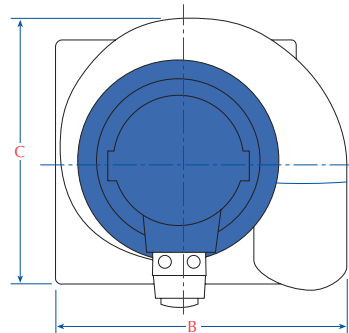

AirClean® Systems

"THE FUME CONTROL EXPERTS"

Performance & Dimensions

VSB 25 Blower

VSB 25

Dimensional Data

A	9.92	F	3.68	P	16.25
B	14.6	G	6.60	Y	6.00
C	12.40	H	1.40	Z	11.50
D	7.87	D1	8.62	L	3.80
E	4.12	M	4.20	X ₁	3.25
All dimensions in inches				X ₂	20.75

Wheel Diameter 9.84"

Dimensions for P, X₁, and X₂ will vary depending upon motor selection.

Dimensional Data Roof Unit

A	20.00
B	25.60
C	23.60
D	8.00
E	21.90 x 21.90 (inside)
All dimensions in inches	

R.P.M.	LWA dB (A)
1150	48
1725	58
3450	75